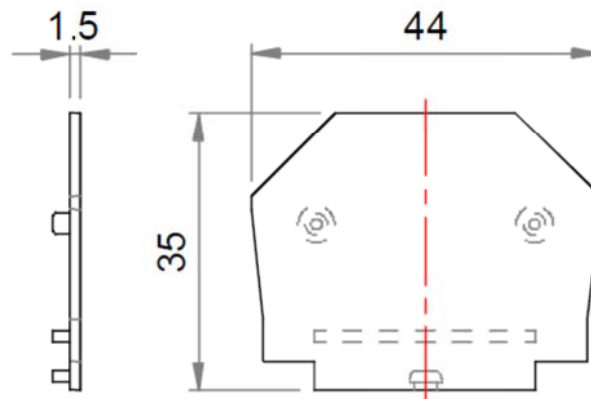

END PLATE

Article: **43010**

End plate for EURO 2.5 and EURO 4 FeedThrough Terminal Blocks

GENERAL DATA

Series	END PLATE
Item	43010
Weight/Piece	- g
Customs tariff	8536901
Page/Catalog	128 / 01
Colour	Gray
Q.ty p.pck.	100
Q.ty p. box	-

TECHNICAL DATA / DIMENSIONS

Dimensions

Width mm	1.5
Length mm	44
Height mm	35

Technical data

Insulating material	PA
---------------------	----

TECHNICAL DRAWINGS

ACCESSORIES

Additional items