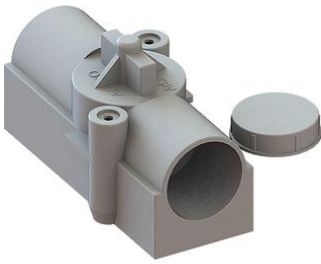

Universal ceiling and wall exit

Outlet, exit opening Ø 30 mm

- Not suitable for carrying a suspended load according to EN 60670-21

Order number:	9951
EAN:	7611614025902
Length	90 mm
Width	45 mm
Depth	50 mm
Ceiling exit (CE) Ø	30 mm
Combination conduit entries M20/25	2
Dispatch	50

Universal ceiling and wall exit with KSK technology for especially quick and safe installation. The universal Ø 85 mm screw-on surface permits the clean installation of luminaires, smoke detectors etc. without the need for drilling.

- Open the conduit entry with a hammer blow
- Combination entry for two conduit sizes
- Thanks to the integrated conduit stopper, it is not necessary to shorten the conduit inside.
- Clean installation of accessories on the universal screw-on surface without the need for drilling or using dowels